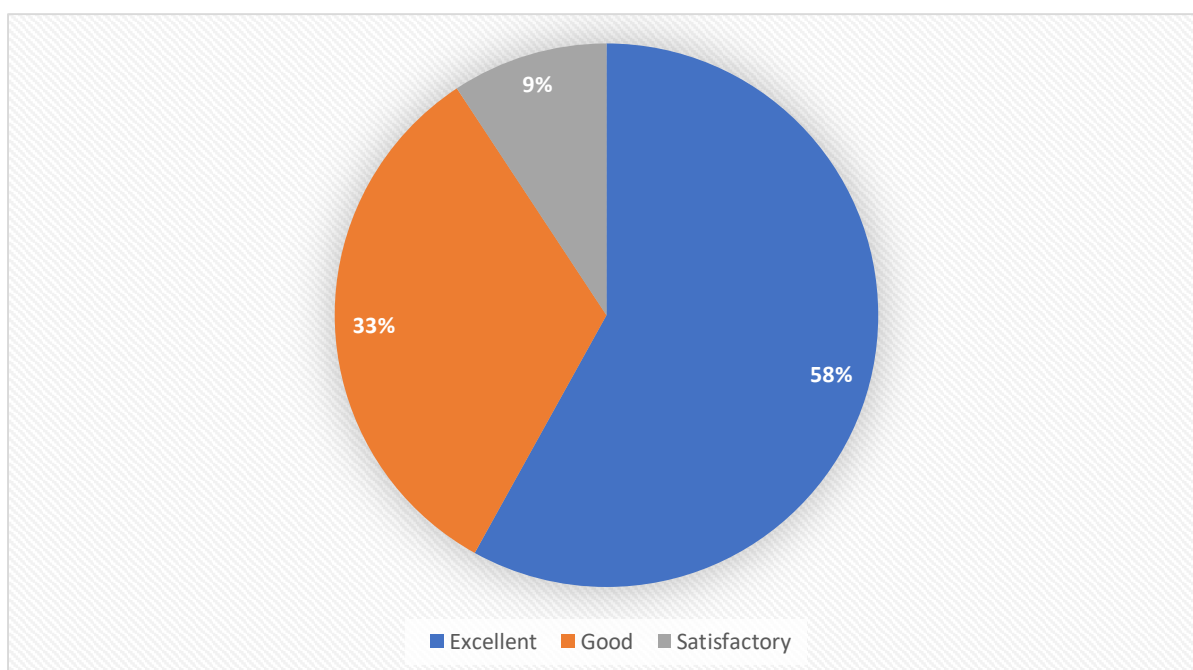

Responses: 73 Students.

Total Number	Excellent	Good	Satisfactory
1225	440	542	243
Percentage	35.91%	44.24%	19.83%

OVERALL RESPONSE OF 5 YEAR LLB SEM V

Responses: 76 students.

Total Number	Excellent	Good	Satisfactory
1292	369	665	258
Percentage	28.56%	51.47%	19.96%

OVERALL RESPONSE OF 5 YEAR LLB SEM VII

Responses: 117 Students.

Total Number	Excellent	Good	Satisfactory
1989	409	1158	422
Percentage	20.55%	58.22%	21.20%

OVERALL RESPONSE OF 5 YEAR LLB SEM IX

Responses: 77 Students.

Total Number	Excellent	Good	Satisfactory
1299	405	651	243
Percentage	31.17%	50.11%	18.70%

OVERALL RESPONSE OF 3 YEAR LLB SEM I

Responses: 67 Students.

Total Number	Excellent	Good	Satisfactory
1142	663	373	106
Percentage	58.05%	32.66%	9.2%