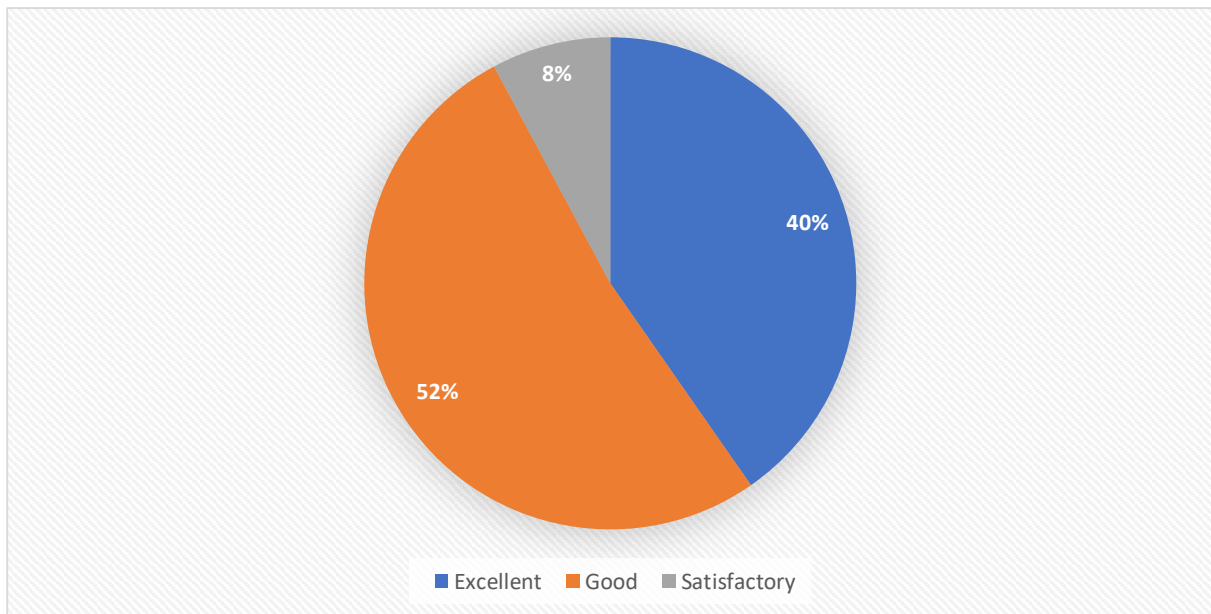

BRIEF SUMMARY OF RESPONSES RECEIVED FROM STUDENTS

OVERALL RESPONSE OF 5 YEAR LLB SEM I

Responses: 163 Students.

Total Number	Excellent	Good	Satisfactory
2771	1117	1437	217
Percentage	40.31%	51.85%	7.8%

OVERALL RESPONSE OF 5 YEAR LLB SEM III

Responses: 73 Students.

Total Number	Excellent	Good	Satisfactory
1225	440	542	243
Percentage	35.91%	44.24%	19.83%

OVERALL RESPONSE OF 5 YEAR LLB SEM V

Responses: 76 students.

Total Number	Excellent	Good	Satisfactory
1292	369	665	258
Percentage	28.56%	51.47%	19.96%

OVERALL RESPONSE OF 5 YEAR LLB SEM VII

Responses: 117 Students.

Total Number	Excellent	Good	Satisfactory
1989	409	1158	422
Percentage	20.55%	58.22%	21.20%

OVERALL RESPONSE OF 5 YEAR LLB SEM IX

Responses: 77 Students.