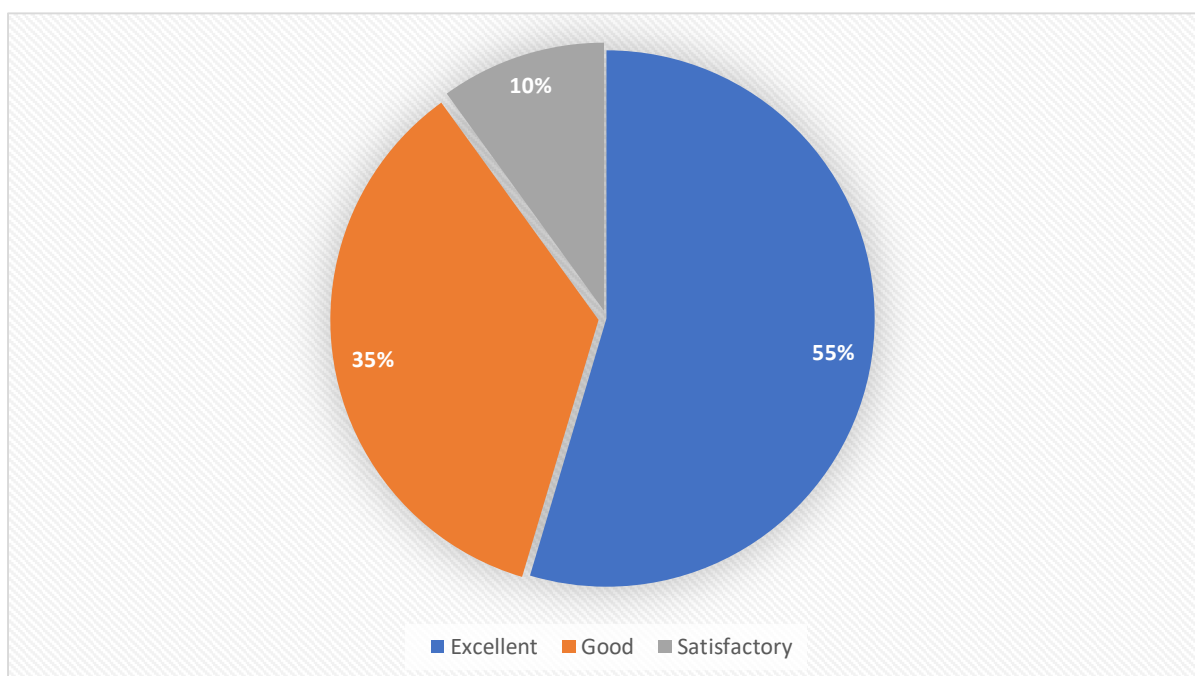

OVERALL RESPONSE OF 3 YEAR LLB SEM III

Responses: 46 Students.

Total Number	Excellent	Good	Satisfactory
782	427	277	78
Percentage	54.60%	36.83%	9.99%