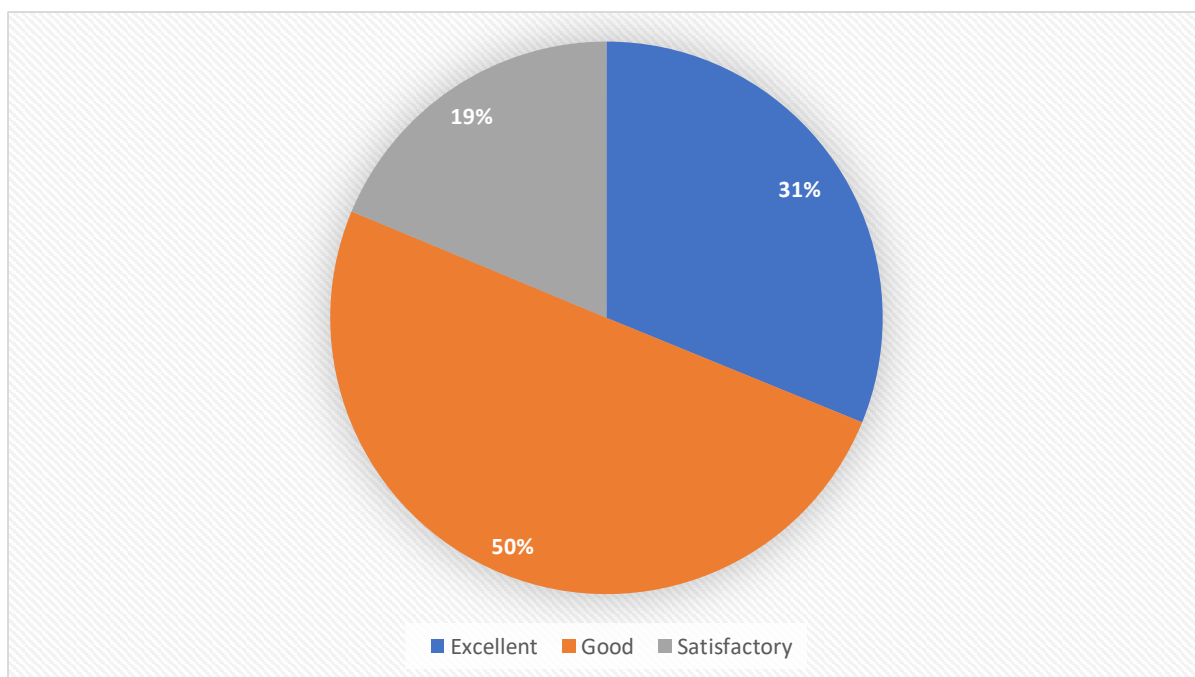

Responses: 73 Students.

Total Number	Excellent	Good	Satisfactory
1225	440	542	243
Percentage	35.91%	44.24%	19.83%

OVERALL RESPONSE OF 5 YEAR LLB SEM V

Responses: 76 students.

Total Number	Excellent	Good	Satisfactory
1292	369	665	258
Percentage	28.56%	51.47%	19.96%

OVERALL RESPONSE OF 5 YEAR LLB SEM VII

Responses: 117 Students.

Total Number	Excellent	Good	Satisfactory
1989	409	1158	422
Percentage	20.55%	58.22%	21.20%

OVERALL RESPONSE OF 5 YEAR LLB SEM IX

Responses: 77 Students.

Total Number	Excellent	Good	Satisfactory
1299	405	651	243
Percentage	31.17%	50.11%	18.70%

OVERALL RESPONSE OF 3 YEAR LLB SEM I

Responses: 67 Students.

Total Number	Excellent	Good	Satisfactory
1142	663	373	106
Percentage	58.05%	32.66%	9.2%