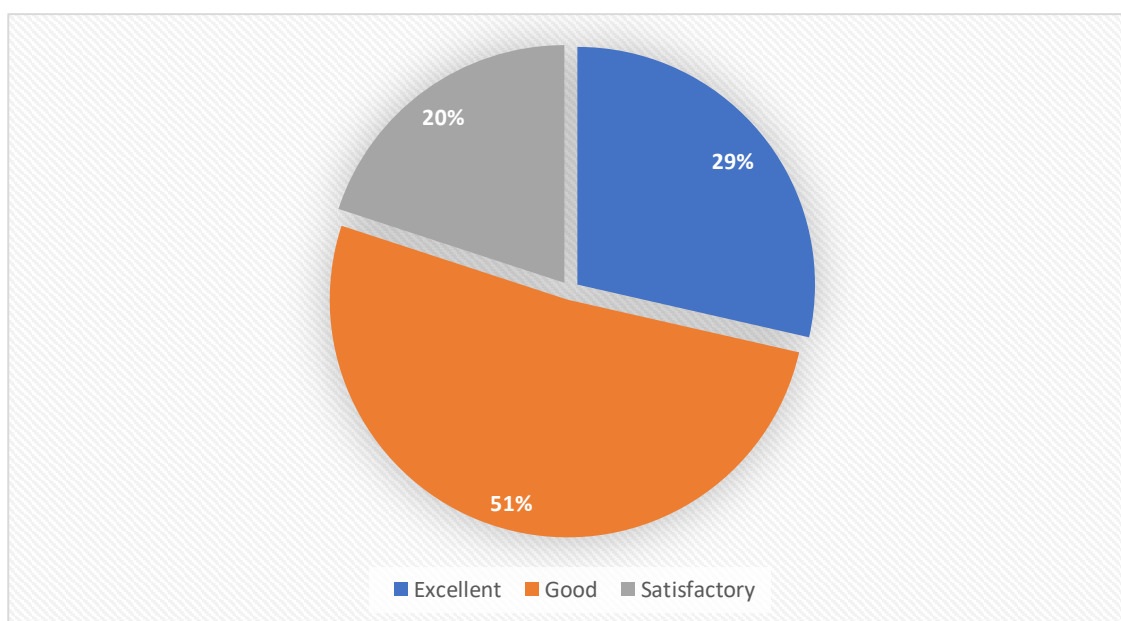

BRIEF SUMMARY OF RESPONSES RECEIVED FROM STUDENTS

OVERALL RESPONSE OF 5 YEAR LLB SEM I

Responses: 163 Students.

Total Number	Excellent	Good	Satisfactory
2771	1117	1437	217
Percentage	40.31%	51.85%	7.8%

OVERALL RESPONSE OF 5 YEAR LLB SEM III

Responses: 73 Students.

Total Number	Excellent	Good	Satisfactory
1225	440	542	243
Percentage	35.91%	44.24%	19.83%

OVERALL RESPONSE OF 5 YEAR LLB SEM V

Responses: 76 students.

Total Number	Excellent	Good	Satisfactory
1292	369	665	258
Percentage	28.56%	51.47%	19.96%

OVERALL RESPONSE OF 5 YEAR LLB SEM VII

Responses: 117 Students.

Total Number	Excellent	Good	Satisfactory
1989	409	1158	422
Percentage	20.55%	58.22%	21.20%

OVERALL RESPONSE OF 5 YEAR LLB SEM IX

Responses: 77 Students.