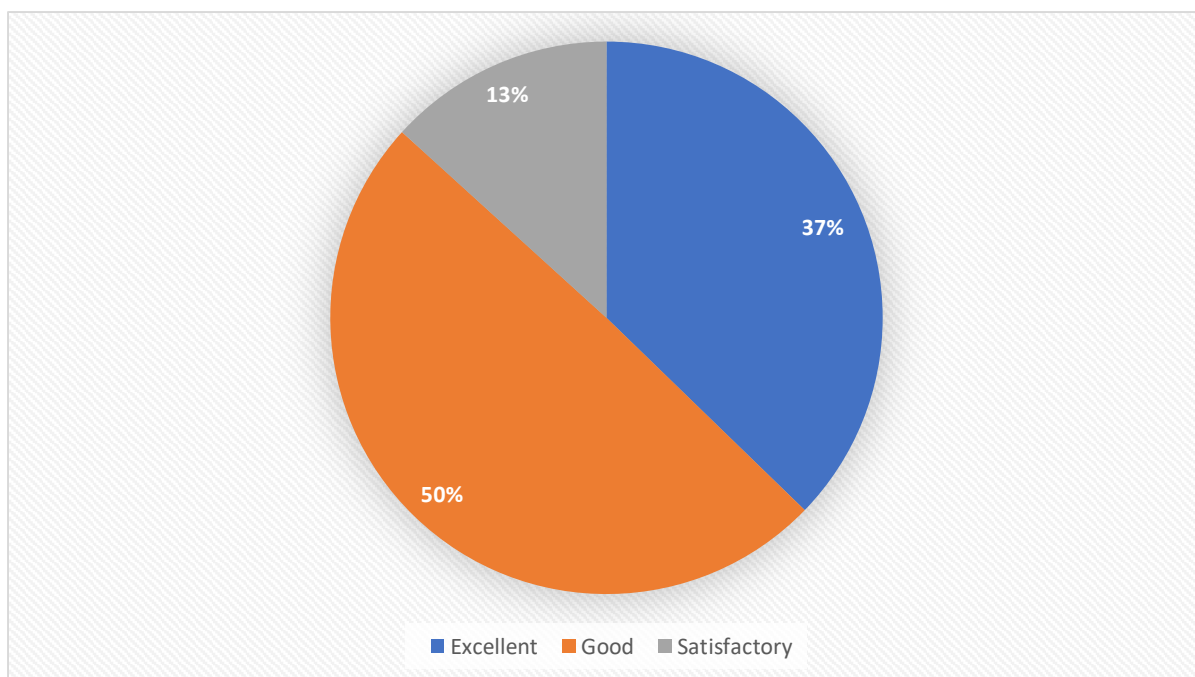

OVERALL RESPONSE OF 3 YEAR LLB SEM V

Responses: 67 Students.

Total Number	Excellent	Good	Satisfactory
867	323	429	115
Percentage	37.25%	49.48% %	13.26%