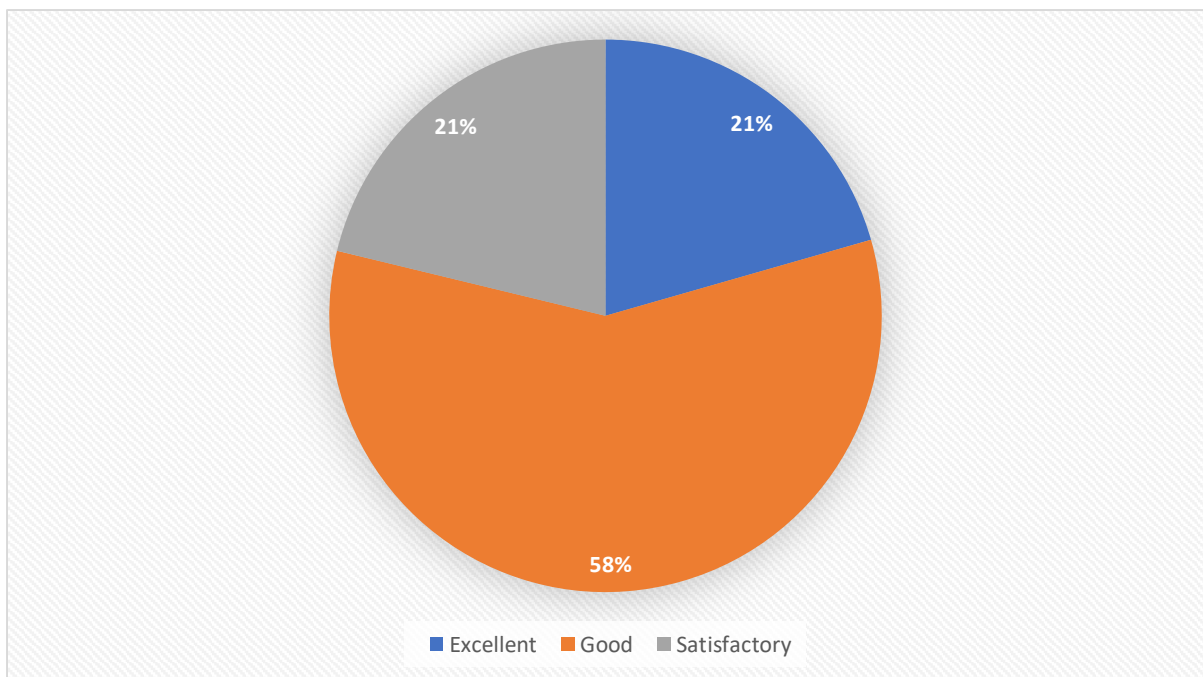

BRIEF SUMMARY OF RESPONSES RECEIVED FROM STUDENTS

OVERALL RESPONSE OF 5 YEAR LLB SEM I

Responses: 163 Students.

Total Number	Excellent	Good	Satisfactory
2771	1117	1437	217
Percentage	40.31%	51.85%	7.8%

OVERALL RESPONSE OF 5 YEAR LLB SEM III

Responses: 73 Students.

Total Number	Excellent	Good	Satisfactory
1225	440	542	243
Percentage	35.91%	44.24%	19.83%

OVERALL RESPONSE OF 5 YEAR LLB SEM V

Responses: 76 students.

Total Number	Excellent	Good	Satisfactory
1292	369	665	258
Percentage	28.56%	51.47%	19.96%

OVERALL RESPONSE OF 5 YEAR LLB SEM VII

Responses: 117 Students.

Total Number	Excellent	Good	Satisfactory
1989	409	1158	422
Percentage	20.55%	58.22%	21.20%

OVERALL RESPONSE OF 5 YEAR LLB SEM IX

Responses: 77 Students.