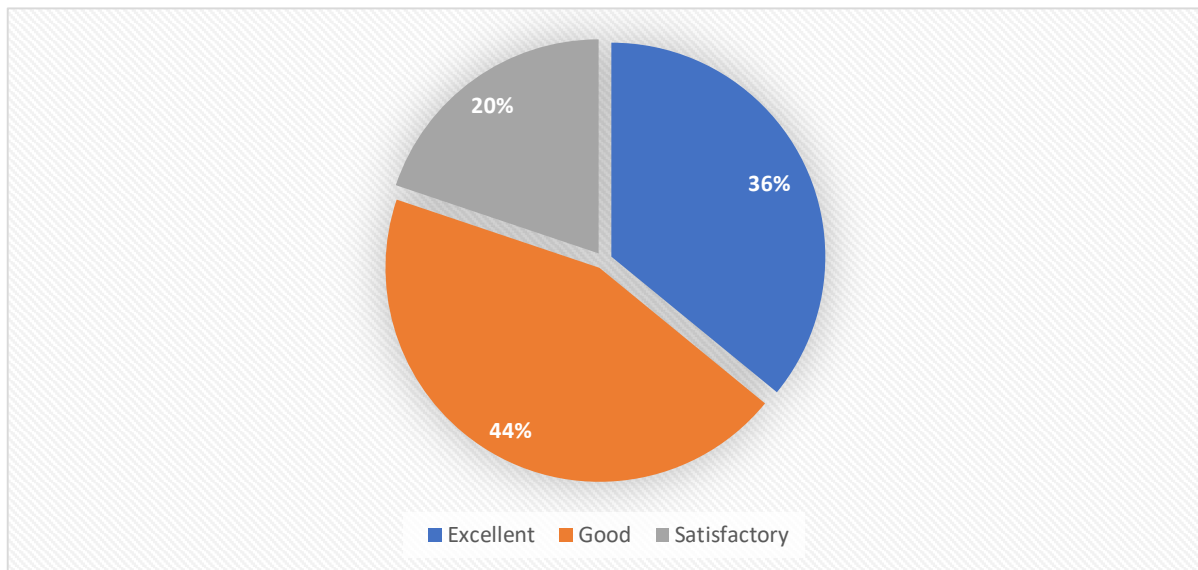

BRIEF SUMMARY OF RESPONSES RECEIVED FROM STUDENTS

OVERALL RESPONSE OF 5 YEAR LLB SEM I

Responses: 163 Students.

Total Number	Excellent	Good	Satisfactory
2771	1117	1437	217
Percentage	40.31%	51.85%	7.8%

OVERALL RESPONSE OF 5 YEAR LLB SEM III

Responses: 73 Students.

Total Number	Excellent	Good	Satisfactory
1225	440	542	243
Percentage	35.91%	44.24%	19.83%

OVERALL RESPONSE OF 5 YEAR LLB SEM V

Responses: 76 students.

Total Number	Excellent	Good	Satisfactory
1292	369	665	258
Percentage	28.56%	51.47%	19.96%

OVERALL RESPONSE OF 5 YEAR LLB SEM VII

Responses: 117 Students.

Total Number	Excellent	Good	Satisfactory
1989	409	1158	422
Percentage	20.55%	58.22%	21.20%

OVERALL RESPONSE OF 5 YEAR LLB SEM IX

Responses: 77 Students.